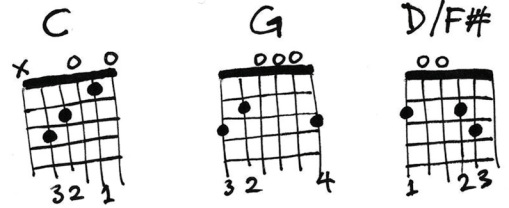

# Song For A Rainy Day (Jonny Walker)

Chords (Capo 2nd fret)

**INTRO:** C G D/F# Em x3  
Am7 D/F#

## CHORUS:

C D/F# G  
And the rain falls harder than

Am7 D/F#  
Before you came

C D/F# G  
And the rain falls harder now

Am7 D/F#  
You've gone away

C G D/F# Em  
I never knew you well, but I knew you more than most