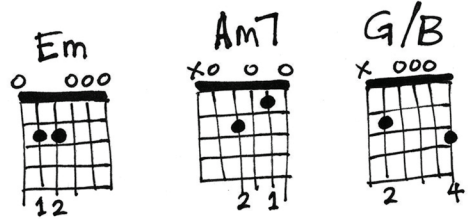

# Song For A Rainy Day (Jonny Walker)

Chords (Capo 2nd fret)

**INTRO:** C G D/F# Em x3  
Am7 D/F#