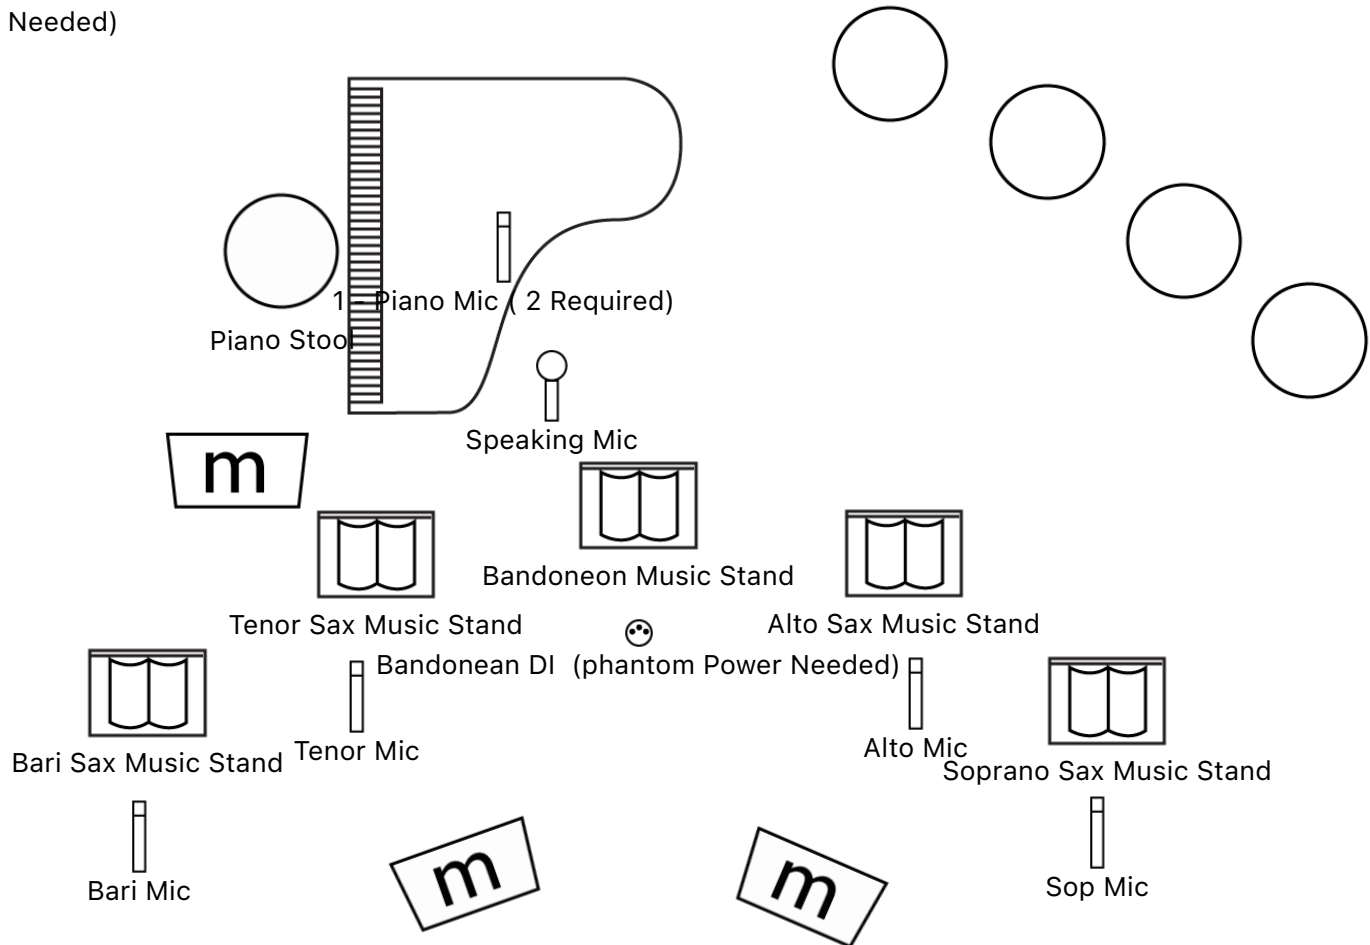

Tango de Saxos

Inputs

-  1 - Piano Mic (2 Required)
-  Speaking Mic
-  Alto Mic
-  Bari Mic
-  Sop Mic
-  Tenor Mic
-  Bandoneon DI (phantom Power Needed)

Outputs

-  Wedge Monitor
-  Wedge Monitor
-  Wedge Monitor

Other Items

-  Piano Stool
-  Stool (4)
-  Alto Sax Music Stand
-  Bandoneon Music Stand
-  Bari Sax Music Stand
-  Soprano Sax Music Stand
-  Tenor Sax Music Stand