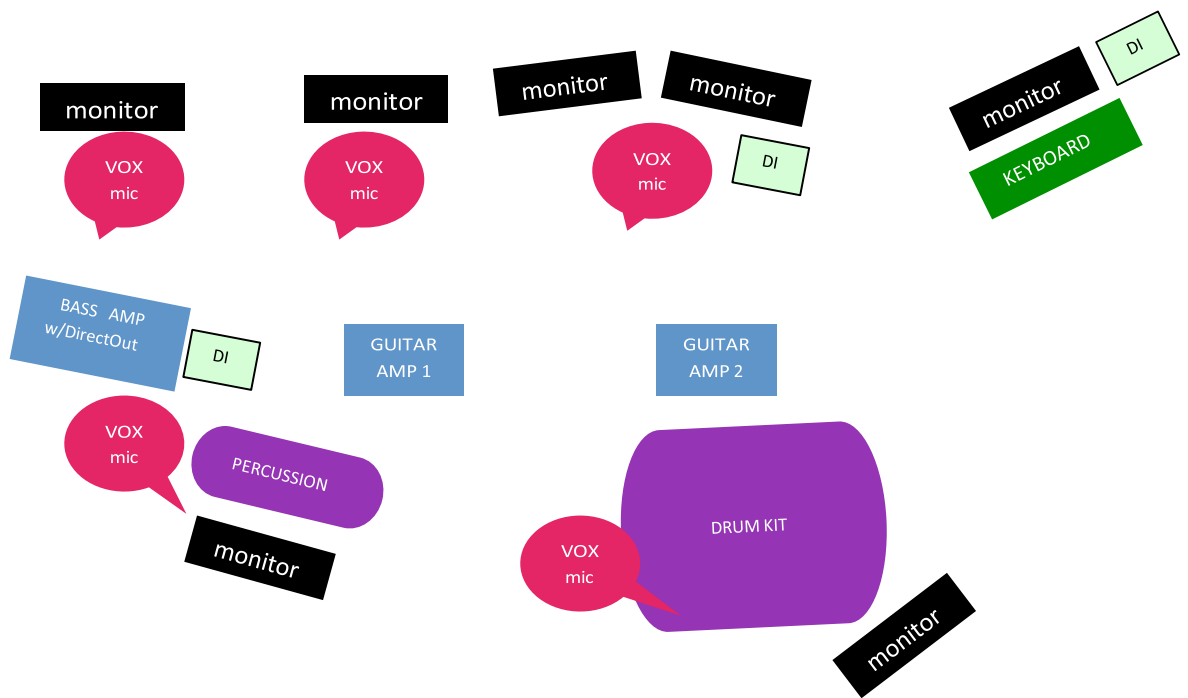

O

6 PIECE STAGE PLOT:

1 Drummer & Percussion

Preferred set up—the band is happy to adjust based on space and/or backline limitations.

INPUTS:

Vocals: 5 mics (3 across front, 1 drummer, 1 percussion)

Guitar amps: 2 mics

Drum kit 1: Preferred: Kick, snare, 2 rack, 1 floor, 2 over head (7). Minimum = 2 Kick and snare Percussion:

Preferred: 2 conga, 1 timbale, 2 bongos, 2 over head (7) Minimum = 2

DIs: 3

QUESTIONS:

Alec: 508.641.0858