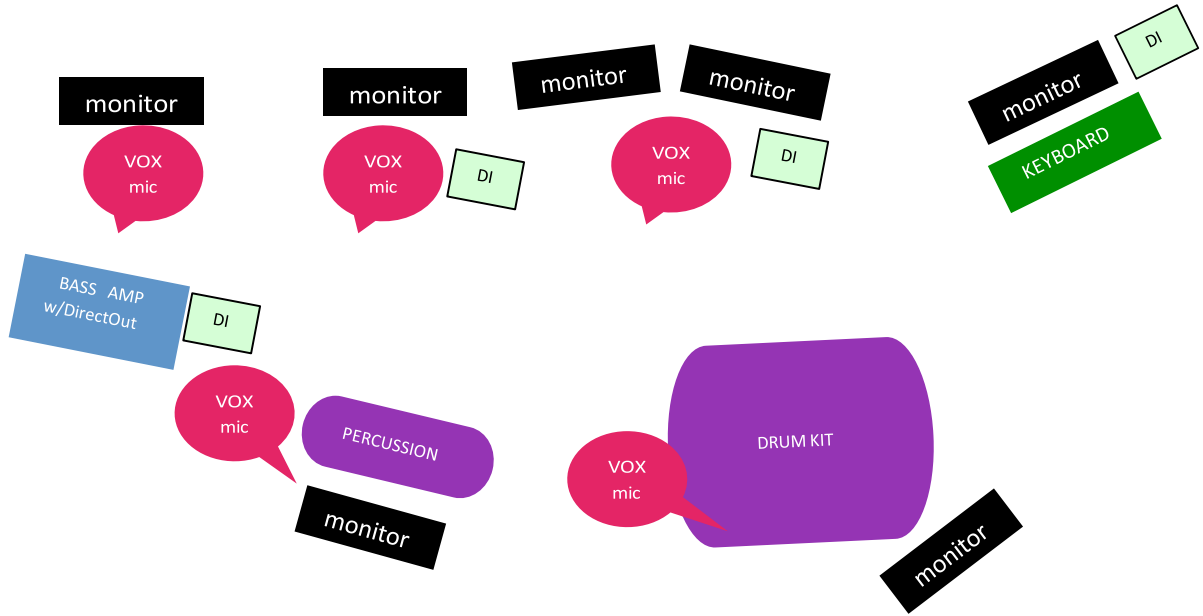

6 PIECE

1 Drummer &

Preferred set up—the band is space and/or backline limitations.

ACOUSTIC: STAGE PLOT:

Percussion happy to adjust based on

INPUTS:

Vocals: 5 mics (3 across front, 1 drummer, 1 percussion)

Drum kit 1: Preferred: Kick, snare, 2 rack, 1 floor, 2 over head (7). Minimum = 2 Kick and snare

Percussion: Preferred: 2 conga, 1 timbale, 2 bongos, 2 over head (7) Minimum = 2 DIs: 4

QUESTIONS:

Alec: 508.641.0858