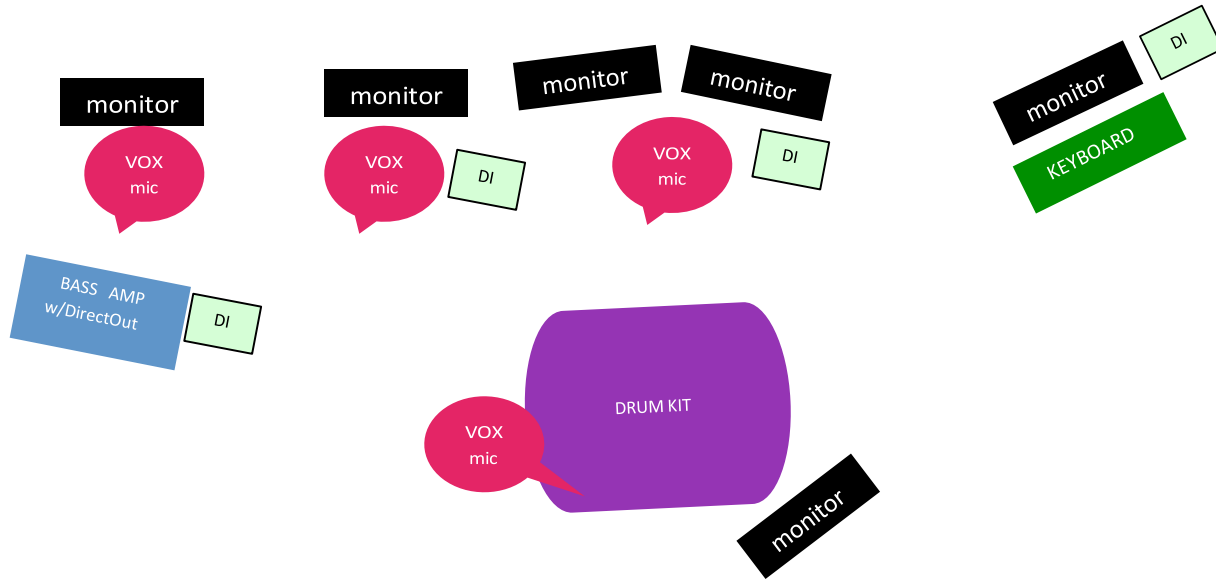

5 PIECE ACOUSTIC: STAGE PLOT:

1 Drummer

Preferred set up—the band is happy to adjust based on space and/or backline limitations.

INPUTS:

Vocals: 4 mics (3 across front, 1 drummer)

Drum kit 1: Preferred: Kick, snare, 2 rack, 1 floor, 2 over head (7). Minimum = 2 Kick and snare DIs: 4