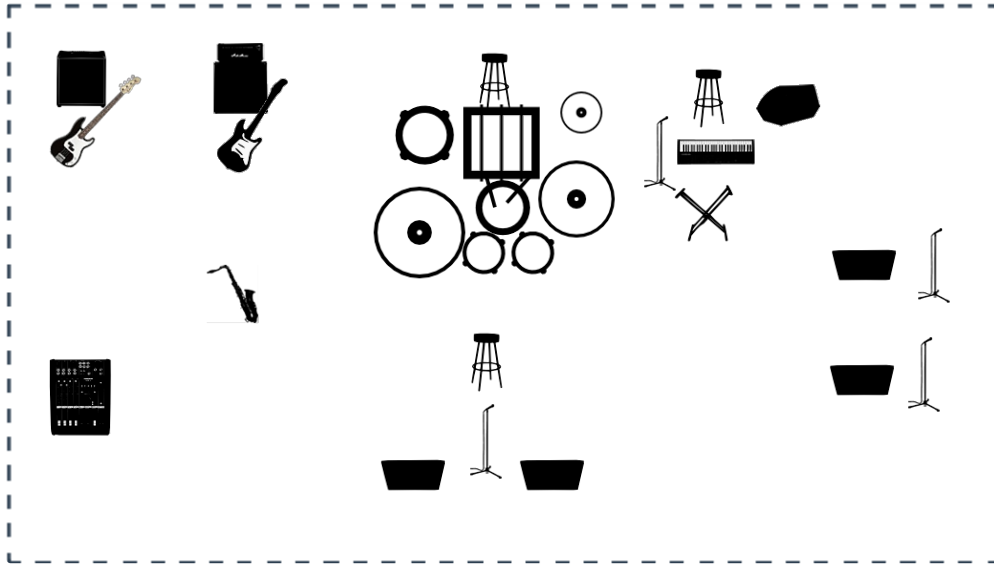

Eline Fleury

Planning to organize a show? [Click here](#) for a quick quotation based on your tech rider.

Channels List

#	Instrument	Microphone	Effects (optional)	Artista	Comments
#1	Mixtable (onstage)	DI - Línea			
#2	Saxo	Audio Technica M350			
#3	Vocals	Shure SM58			
#4	Vocals	Shure SM58			
#5	Vocals	Shure SM58			
#6	Vocals	Shure SM58			
#7	Keys	Shure SM57			
#8	Electric guitar	Shure SM57			
#9	Bass	DI - Línea			
#10	Amplifier (Bass)	Shure Beta52			
#11	Amplifier (head + cabinet)	Shure SM57			
#12	Crash	AKG C414			
#13	Tom	Sennheiser E604			
#14	Tom	Sennheiser E604			
#15	Hi-hat	Shure SM57			
#16	Floor tom	Shure SM57			
#17	Ride	AKG C414			
#18	Snare Drum	Shure SM57			
#19	Bass Drum	Shure Beta52			

Monitor Fill

Monitor

#	Instrument	Microphone	Artista	Comments
#4	Vocals	Shure SM58		

Monitor

#	Instrument	Microphone	Artista	Comments
#5	Vocals	Shure SM58		

Monitor

#	Instrument	Microphone	Artista	Comments
#3	Vocals	Shure SM58		