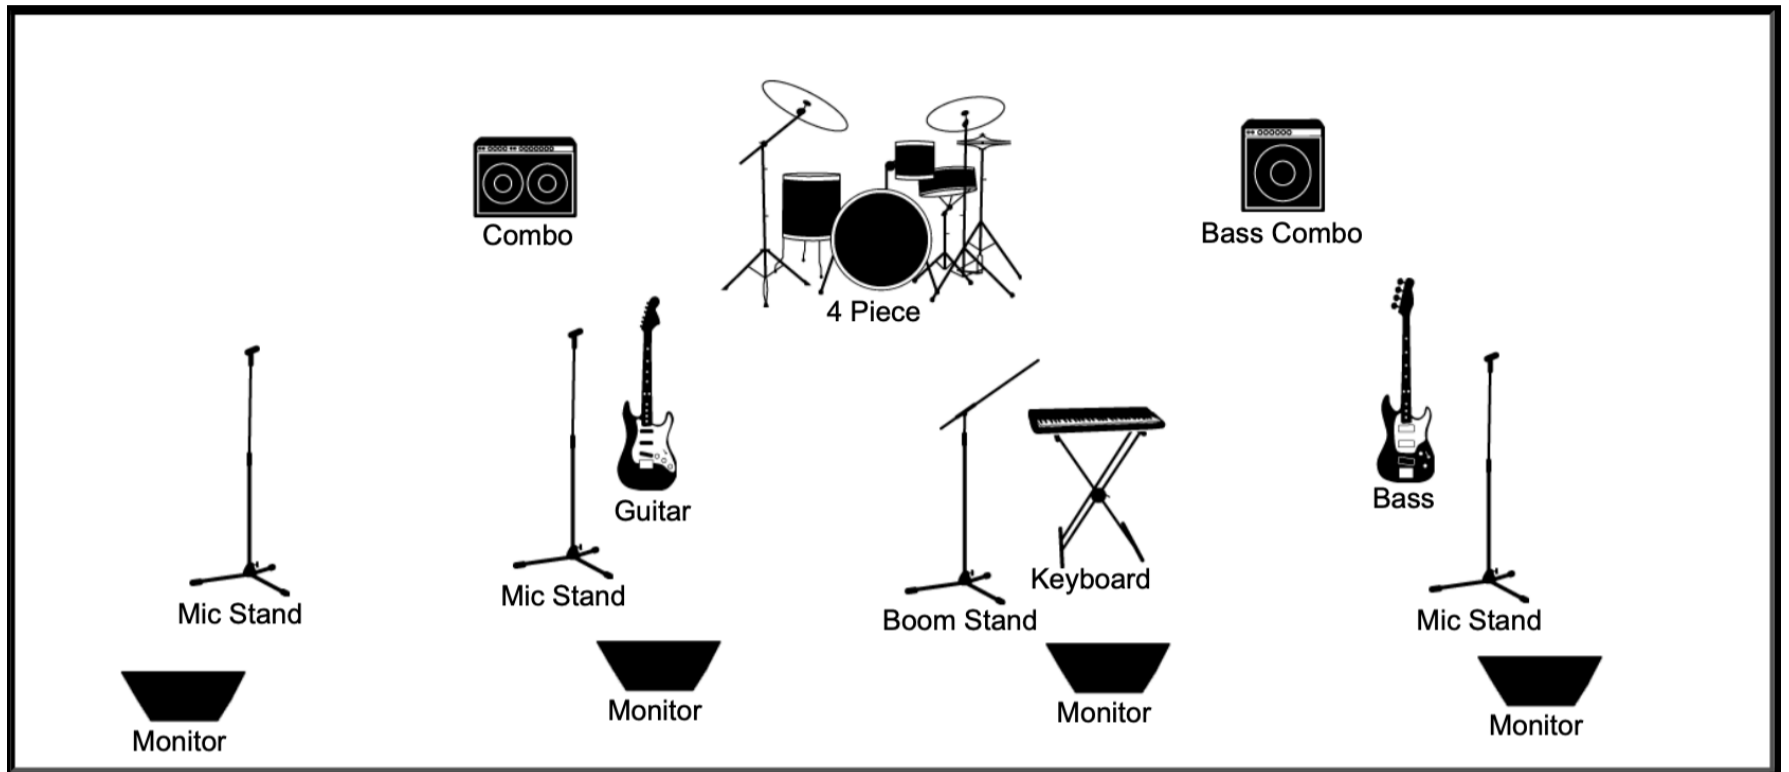

THE RELATIVE MINORS

Stage plot for full band performance

Stage plot:

Input list:

1	Andy vocal (stage right)
2	Matt vocal (guitar)
3	Kier vocal (piano)
4	Mark vocal (bass)
5	Electric piano

Notes:

- Andy (stage right) plays trumpet into his vocal mic.
- Matt (electric guitar) plays various percussion instruments into his vocal mic.
- Kier (piano) plays a small accordion into her vocal mic.