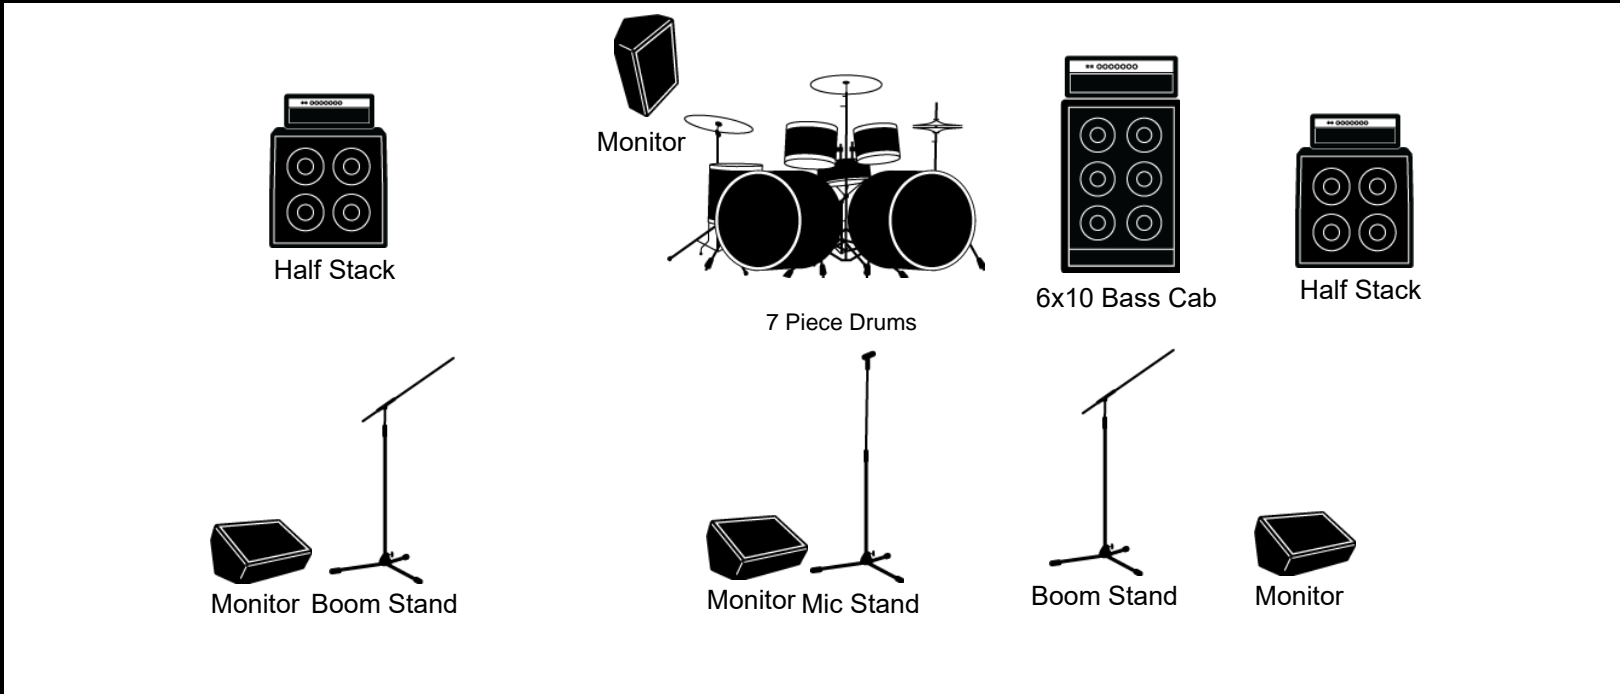

EVEN IN DEATH

BAND NAME
Even In Death

VENUE
Any

SHOW DATE / TIME
TBA

STAGE

INPUT LIST

1	Lead Vocal (Wireless Mic)	9	Bass Drum	17	
2	Vocals (stage right)	10	Rack Tom	18	
3	Vocals (stage left)	11	Rack Tom	19	
4	Guitar (stage right)	12	Rack Tom	20	
5	Guitar (stage left)	13	Floor Tom	21	
6	Bass (direct out)	14	Floor Tom	22	
7	Snare	15		23	
8	Bass drum	16		24	

NOTES

Lead Vocals in all Monitors
 Guitar stage right in stage left wedge
 Guitar stage left in stage right wedge
 Stage left vocal in stage left wedge
 Stage right vocal in stage right wedge
 All vocals and instruments in Drum wedge