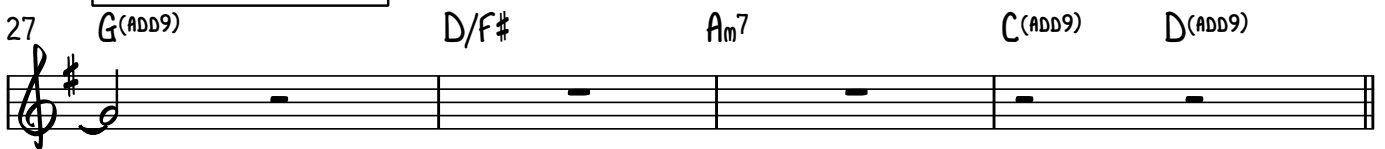

WHEN THE MUSIC FADES

MATT REDMAN

ADAPTED BY ZORAN MAJSTOROVIC

♩ = 75
G(ADD9)

INTRO

A-VERSE-ACC.GIT MELODY

B-REF.

INTERLUDE-VIOLIN IMPROV

A1-VERSE-EL.GIT MELODY, FULL GROOVE, SNARE

39 Am7 G/B D(ADD9 Am7 G/B D(ADD9)

43 Am7 G/B D(ADD9 Am7 G/B D(ADD9)

B1-REF.

47 G(ADD9) D/F# Am7 C(ADD9) D(ADD9)

51 G(ADD9) D/F# Am7 C(ADD9) D(ADD9)

GITSOLO

55 G(ADD9) D/F# Am7 C(ADD9) D(ADD9)