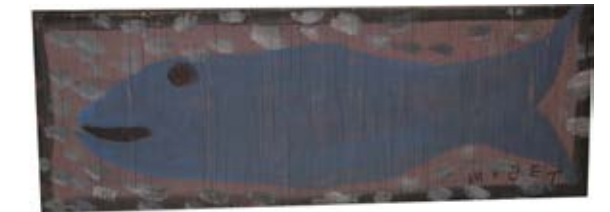

SOLD
Undulating Black Snake (gray-
green b'ground)signed
17" w x 19.1/2" t - $350