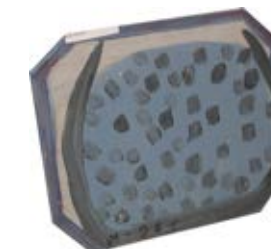

Blue Fish, signed - 19" w x 7" t - $500

SOLD
Blue Watermelon signed
(on octagonal board)
13" w x 11.3/4" t - $350
SOLD