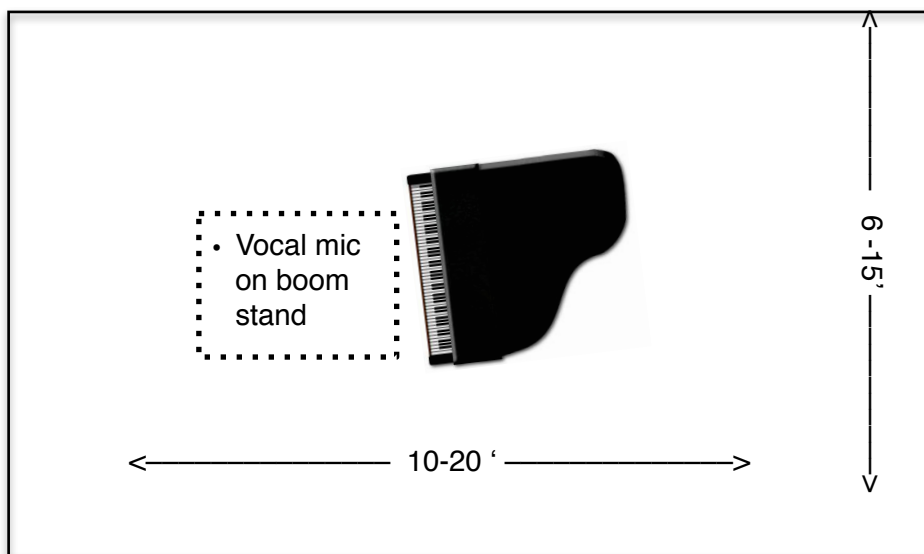

“Perk up, pianist!” Technical requirements

Technical Contact:

Sarah Hagen

sarahbhagen@gmail.com

cel: (416) 454- 2363

www.HagenDoesTheatre.com

STAGE:

Minimum suggested stage size: 16 feet wide x 12 feet deep

Masking:

Standard existing black masking

No special hangs required

Lighting:

General warm wash

Area lighting centre stage

Sound:

1 vocal mic on a boom stand

1 grand piano

Crew: One (1) Light & Sound operator

(audience)