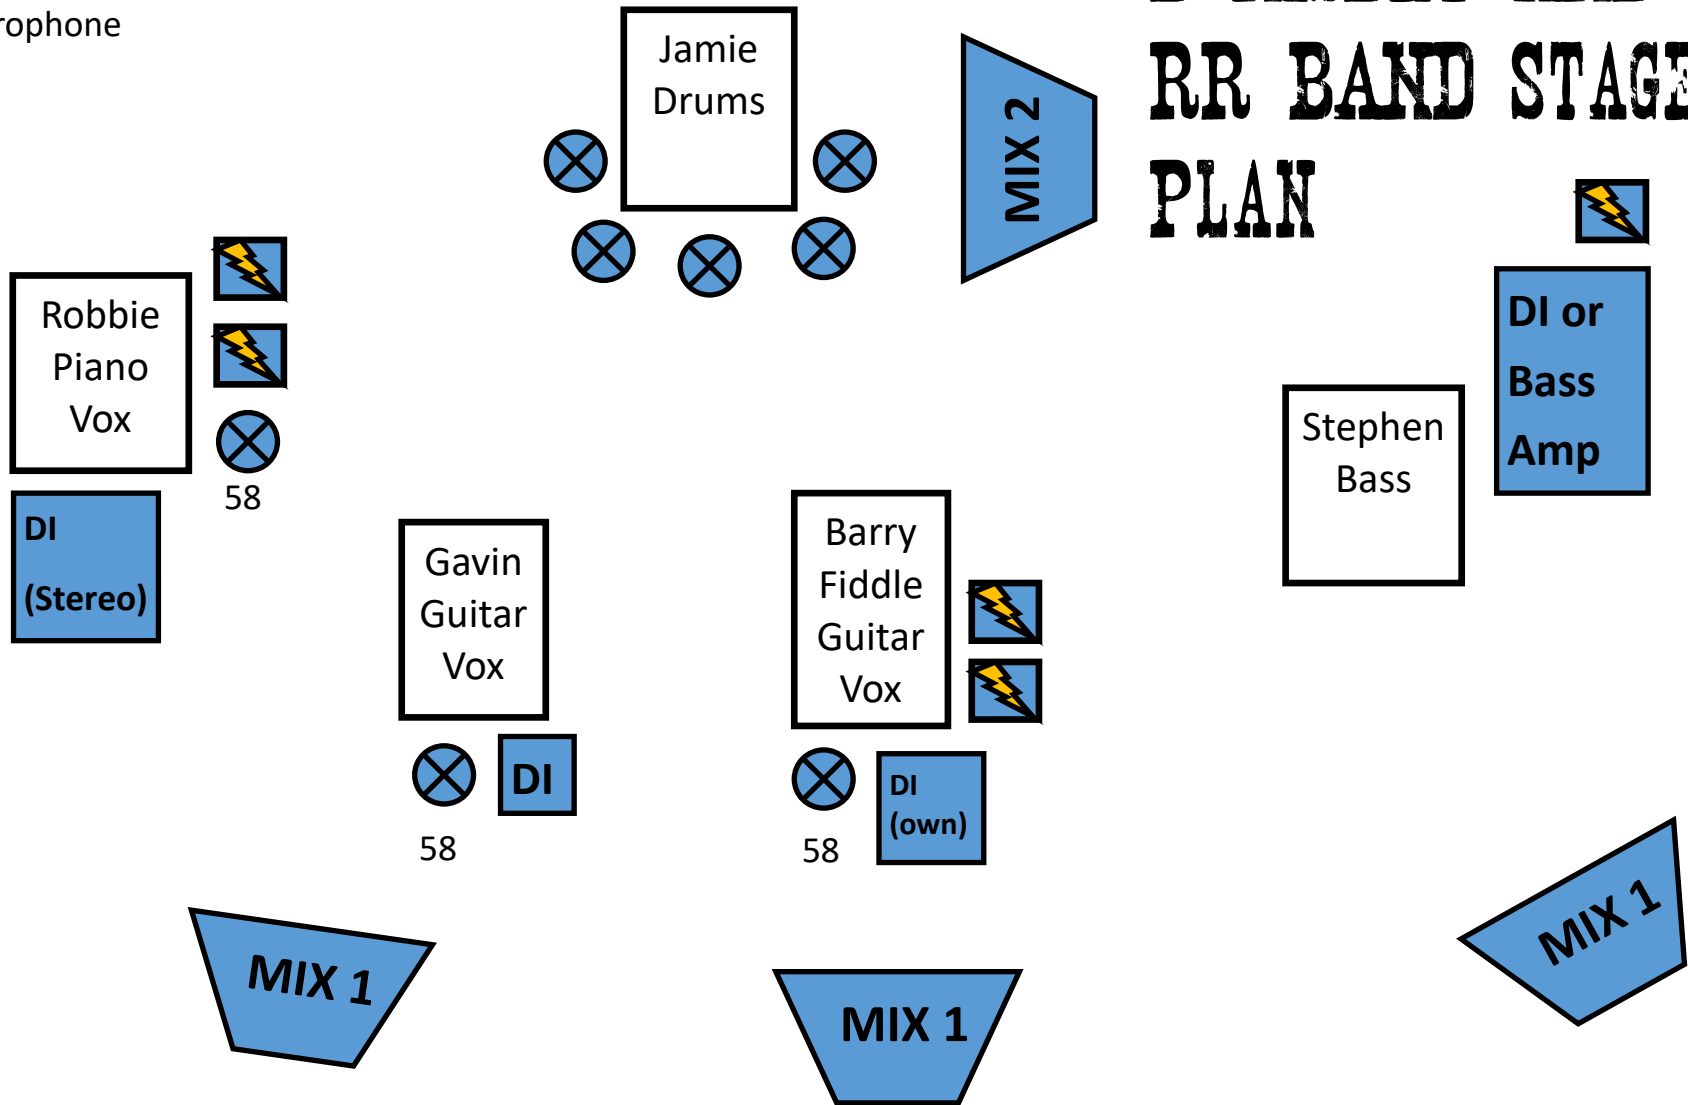

 = mains power
 = microphone

B NISBET AND RR BAND STAGE PLAN

FOH