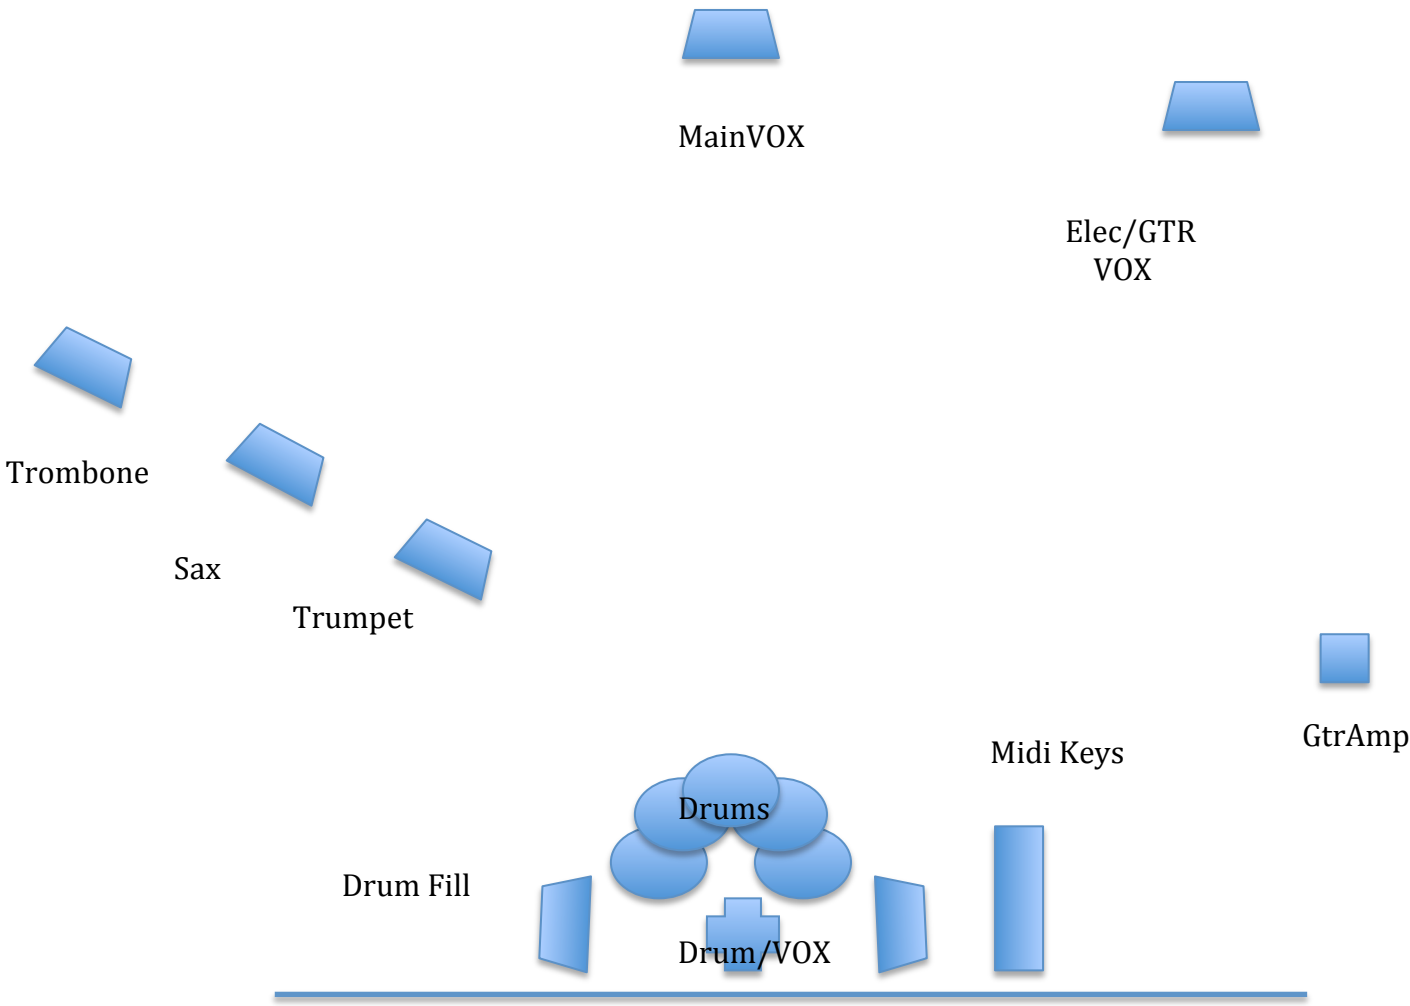

# SATISVIBES

## STAGE PLOT

## INPUT LIST

1. KIK in
2. SN top
3. HH top
4. R1
5. R2
6. FL
7. OH/L
8. OH/R
9. DSP Drum Sampler L Di
10. DSP Drum Sampler R Di
11. Keys L Di
12. Keys R Di
13. Gtr FX Direct
14. Lead Gtr Amp
15. Main VOX
16. Lead Gtr VOX
17. Trombone
18. Sax
19. Trumpet

MIX 1 Main VOX "Senheizer E4" Mono IE Mix

MIX 2 Lead Gtr

MIX 3 Drum Fill Stereo + Sub

MIX 4 Trombone

MIX 5 Sax

MIX 6 Trumpet