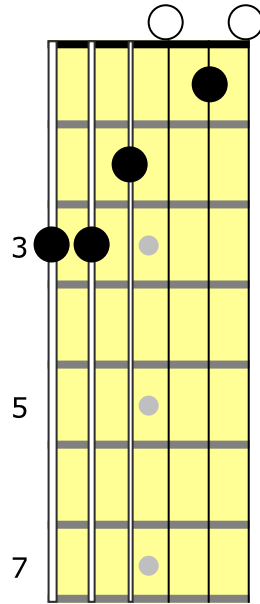

G Gsus4 G G  
The voices on the levee are quiet now.....

**Frank Delandry  
Chords  
Tuning: DADF#AD**

**G**

**Gsus4**

**Em9**

**C**

**D**

*end of verse*

*end of verse*

**C**

**Bm**

**Am**

**G**

**D 'climb'**

*chorus*

*chorus*

*Chorus*

*Chorus*

*Chorus*

**Frank Delandry  
Chords  
Standard Tuning**

**G**

**Gsus4**

**Em9**

**C**

**D**

*end of verse*

*end of verse*

**C**

*chorus*

**B/D**

*chorus*

**D**