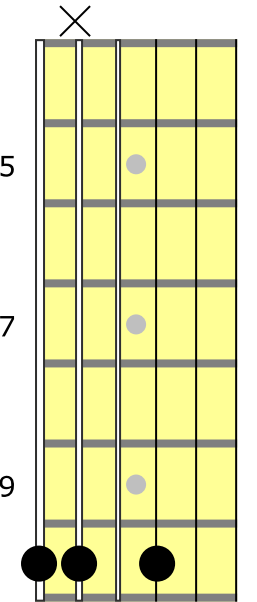

**Frank Delandry
Chords
Tuning: DADF#AD**

end of verse

end of verse

C

chorus

chorus

Chorus

Chorus

Chorus