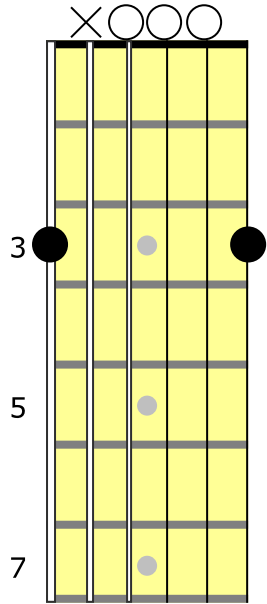

G Gsus4 G G  
The voices on the levee are quiet now.....

**Frank Delandry  
Chords  
Tuning: DADF#AD**

**G**

**Gsus4**

**Em9**

**C**

**D**

*end of verse*

*end of verse*

**C**

**Bm**

**Am**

**G**

**D 'climb'**

*chorus*

*chorus*

*Chorus*

*Chorus*

*Chorus*

**Frank Delandry  
Chords  
Standard Tuning**

**G**

**Gsus4**

**Em9**

**C**