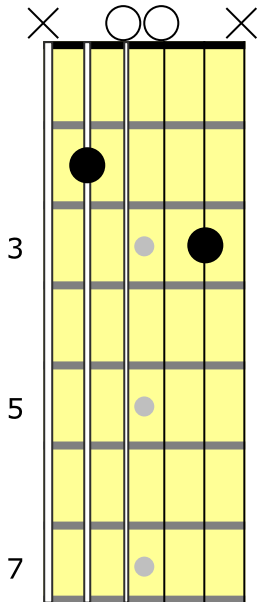

**Chorus**

C Bm  
On the night Frank De—Landry died  
Am G  
There were no witnesses to describe  
C Bm  
What had happened, what went wrong  
Am Am D D D D D D  
Where had Frank De—Landry gone

**FRANK DELANDRY**

*end of verse*

**C**

**Bm**

**Am**

**G**

**D 'climb'**

*chorus*

*chorus*

*Chorus*

*Chorus*

*Chorus*

**Frank Delandry  
Chords  
Standard Tuning**

**G**

**Gsus4**

**Em9**

**C**

**D**

*end of verse*

*end of verse*

**C**

*chorus*

**B/D**

*chorus*

**D**