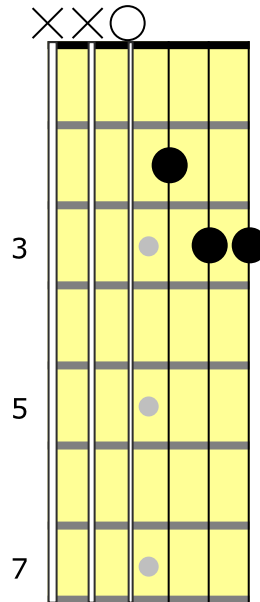

**Frank Delandry
Chords
Standard Tuning**

end of verse

end of verse

chorus

chorus

Chorus

Dsus4

Chorus

Chorus