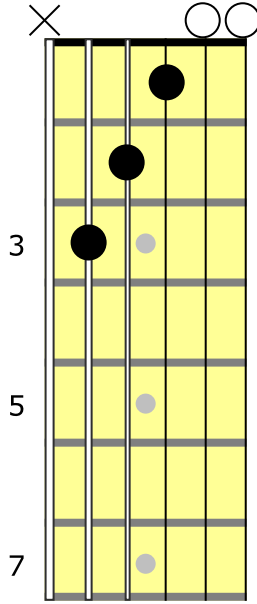

G Gsus4 G G  
The voices on the levee are quiet now.....

**Frank Delandry  
Chords  
Tuning: DADF#AD**

**G**

**Gsus4**

**Em9**

**C**

**D**

*end of verse*

*end of verse*

**C**

**Bm**

**Am**

**G**

**D 'climb'**

*chorus*

*chorus*