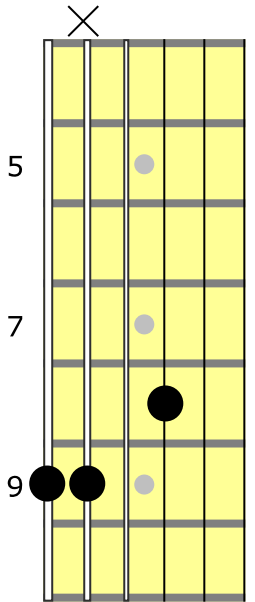

**Frank Delandry
Chords
Tuning: DADF#AD**

end of verse

end of verse

Bm

chorus

chorus

Chorus

Chorus

Chorus