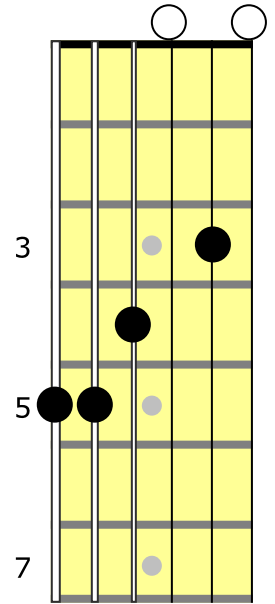

G Gsus4 G G  
The voices on the levee are quiet now.....

**Frank Delandry  
Chords  
Tuning: DADF#AD**

**G**

**Gsus4**

**Em9**

**C**

**D**

*end of verse*

*end of verse*

**C**

**Bm**

**Am**

**G**

**D 'climb'**

*chorus*

*chorus*

*Chorus*

*Chorus*

*Chorus*

**Frank Delandry  
Chords  
Standard Tuning**

**G**

**Gsus4**

**Em9**

**C**

**D**

*end of verse*

*end of verse*

**C**

*chorus*

**B/D**

*chorus*

**D**