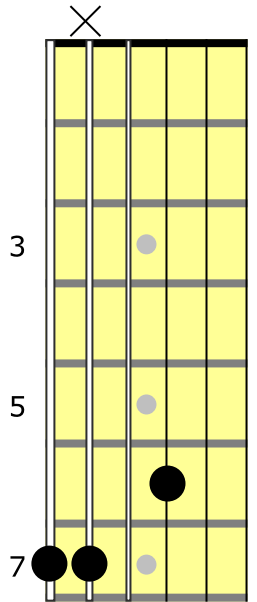

G Gsus4 G G  
The voices on the levee are quiet now.....

**Frank Delandry  
Chords  
Tuning: DADF#AD**

**G**

**Gsus4**

**Em9**

**C**

**D**

*end of verse*

*end of verse*

**C**

**Bm**

**Am**

**G**

**D 'climb'**

*chorus*

*chorus*

*Chorus*

*Chorus*

*Chorus*

**Frank Delandry  
Chords  
Standard Tuning**

**G**

**Gsus4**

**Em9**

**C**