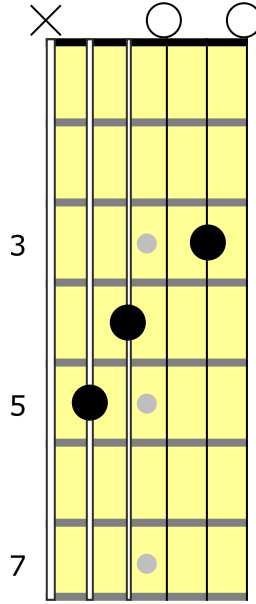

G Gsus4 G G  
The voices on the levee are quiet now.....

**Frank Delandry  
Chords  
Tuning: DADF#AD**

**G**

**Gsus4**

**Em9**

**C**

**D**

*end of verse*

*end of verse*

**C**

**Bm**

**Am**

**G**

**D 'climb'**

*chorus*

*chorus*