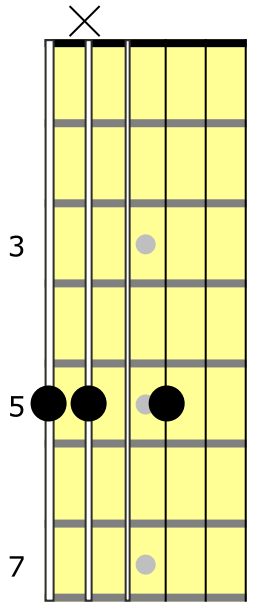

G Gsus4 G G  
The voices on the levee are quiet now.....

**Frank Delandry  
Chords  
Tuning: DADF#AD**

**G**

**Gsus4**

**Em9**

**C**

**D**

*end of verse*

*end of verse*

**C**

**Bm**

**Am**

**G**

**D 'climb'**

*chorus*

*chorus*

*Chorus*

*Chorus*

*Chorus*

**Frank Delandry  
Chords  
Standard Tuning**

**G**

**Gsus4**

**Em9**

**C**