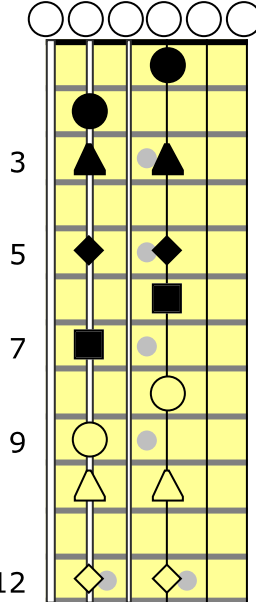

G Gsus4 G G  
The voices on the levee are quiet now.....

**Frank Delandry  
Chords  
Tuning: DADF#AD**

**G**

**Gsus4**

**Em9**

**C**

**D**

*end of verse*

*end of verse*

**C**

**Bm**

**Am**

**G**

**D 'climb'**

*chorus*

*chorus*

*Chorus*

*Chorus*

*Chorus*

**Frank Delandry  
Chords  
Standard Tuning**

**G**

**Gsus4**

**Em9**

**C**