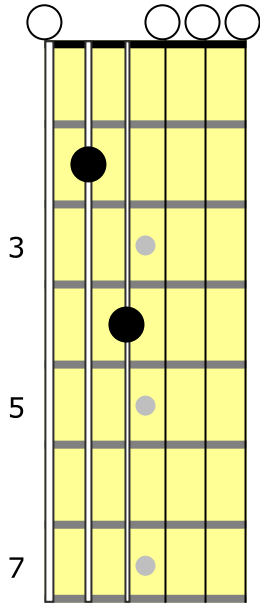

G Gsus4 G G  
The voices on the levee are quiet now.....

**Frank Delandry  
Chords  
Tuning: DADF#AD**

**G**

**Gsus4**

**Em9**

**C**

**D**

*end of verse*

*end of verse*

**C**

**Bm**

**Am**

**G**

**D 'climb'**

*chorus*

*chorus*

*Chorus*

*Chorus*

*Chorus*

**Frank Delandry  
Chords  
Standard Tuning**

**G**

**Gsus4**

**Em9**

**C**

**D**

*end of verse*

*end of verse*

**C**

*chorus*

**B/D**

*chorus*

**D**