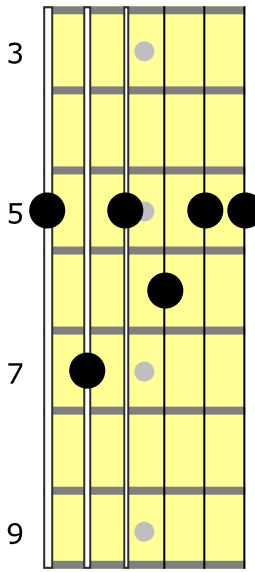

**Chorus**

C Bm  
On the night Frank De—Landry died  
Am G  
There were no witnesses to describe  
C Bm  
What had happened, what went wrong  
Am Am D D D D D D  
Where had Frank De—Landry gone

**End:**

G Gsus4 G G  
The voices on the levee are quiet now.....

**Frank Delandry  
Chords  
Tuning: DADF#AD**

**G**

**Gsus4**

**Em9**

**C**

**D**

*end of verse*