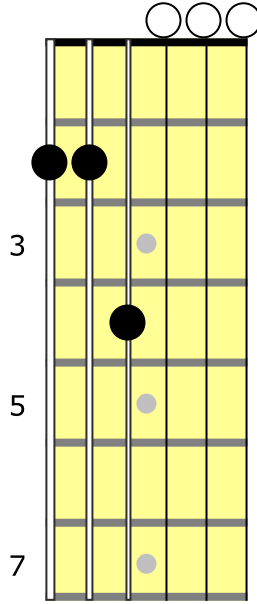

G Gsus4 G G  
The voices on the levee are quiet now.....

**Frank Delandry  
Chords  
Tuning: DADF#AD**

**G**

**Gsus4**

**Em9**

**C**

**D**

*end of verse*

*end of verse*

**C**

**Bm**

**Am**

**G**

**D 'climb'**

*chorus*

*chorus*