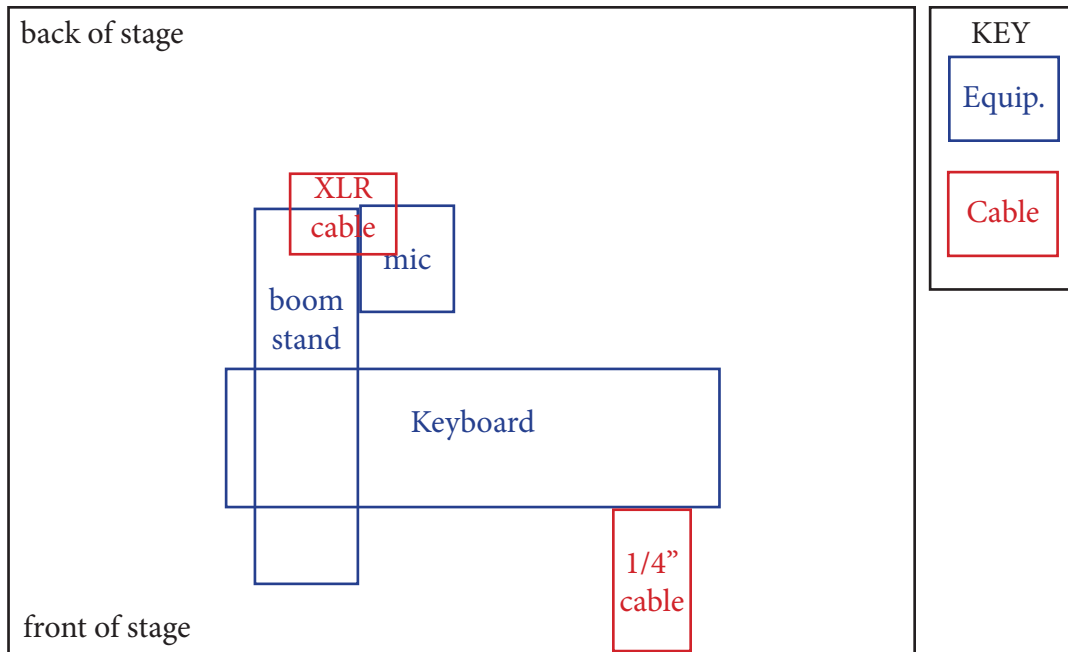

STAGE PLOT

VOCALS | KEYBOARD

TECH RIDER

VOCALS | KEYBOARD

INPUTS	
1	Lead Vocals (XLR Cable)
2	Keyboard (1/4' Cable)

* We will use the house sound system