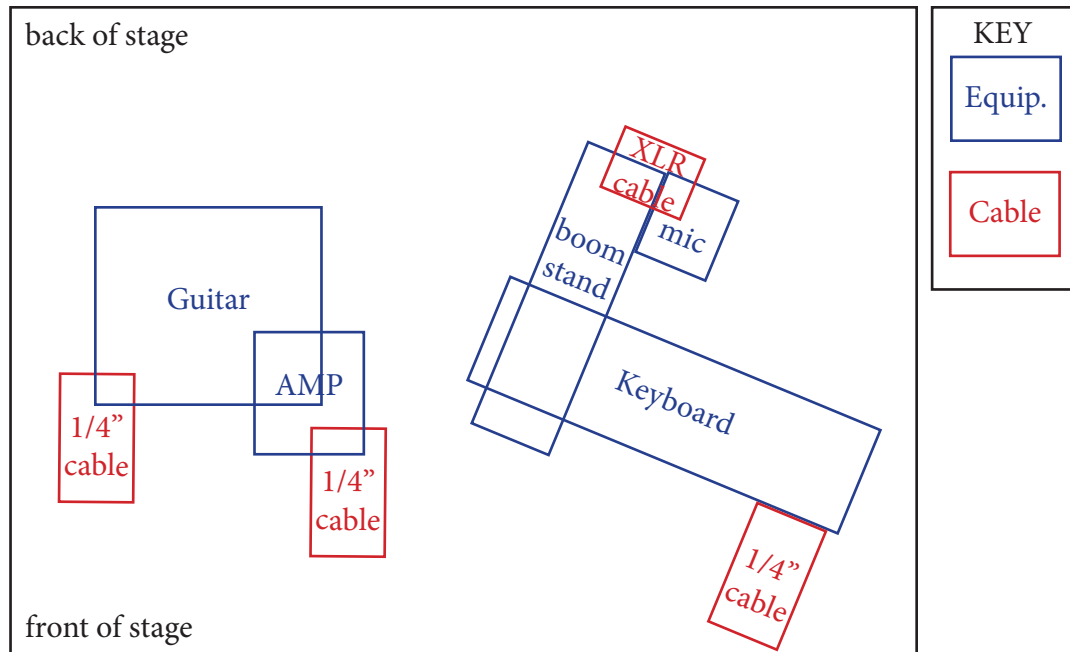

STAGE PLOT

VOCALS | KEYBOARD | GUITAR

TECH RIDER

VOCALS | KEYBOARD | GUITAR

INPUTS	
1	Lead Vocals (XLR Cable)
2	Keyboard (1/4" Cable)
3	Guitar (1/4" Cable) x2

* We will use the house sound system