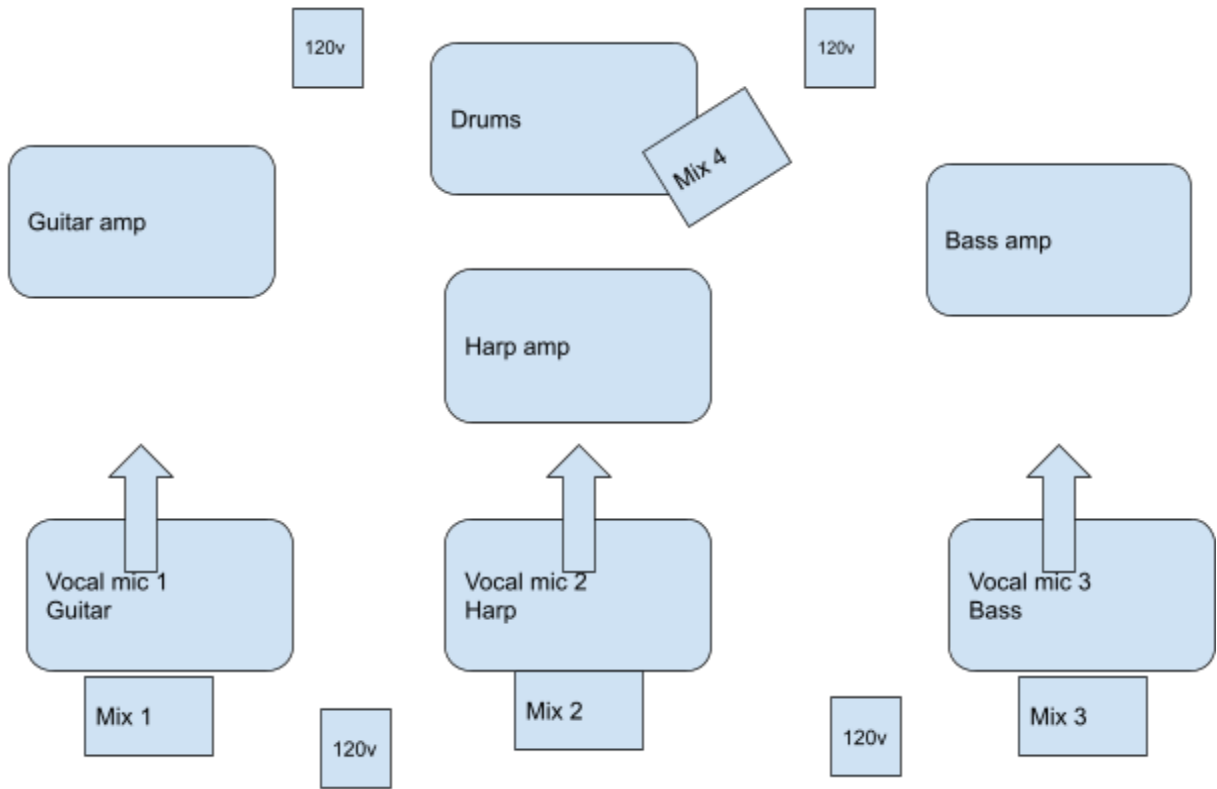

SLIM AND THE PERKOLATORS STAGE PLOT AND INPUT LIST

Contact : Tim Perks (267 884 6211) blueperkolator@gmail.com with any questions