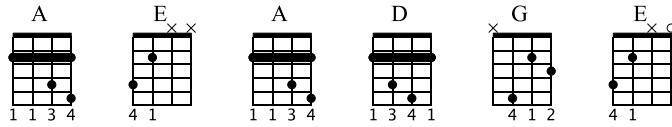

Pretty Little Widow I

Caleb Klauder

Music by Lukas Simpson

Standard tuning

- ①=E ③=D
- ②=A ④=G

♩ = 120

Mando.

Chord: A