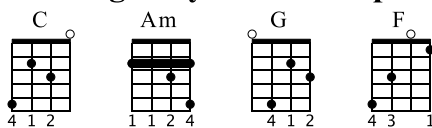

# Billy In The Lowground

for mandolin

arranged by Lukas Simpson

♩ = 120

Mando.

Measures 1-4. Chords: C, Am. Dynamics: *mf*. Includes treble clef, 4/4 time signature, and TAB.

Measures 5-8. Chords: C, Am, G, C. Includes treble clef and TAB.

Measures 9-12. Chords: G, C, F. Includes treble clef and TAB.

Measures 13-16. Chords: C, Am. Includes treble clef and TAB.

Measures 17-18. Chords: G, C. Includes treble clef and TAB.