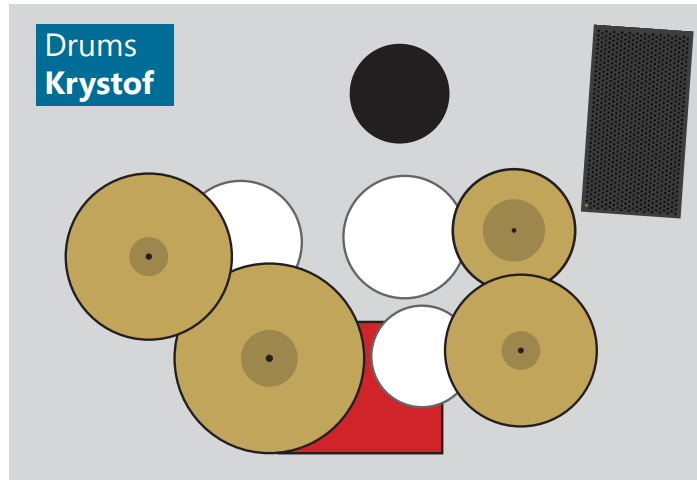

**Backdrop 3x1,8 m**

**Drum riser 3x2 m  
40-60 cm tall**

**Monitor line 5**

**1x XLR in  
1x 220V**

**8x XLR out  
Mic stands**

**2x XLR out  
2x 220V**

**Bass, vocals  
Zack**

**1x boom stand  
Shure SM58**

**Guitar riser 2x1 m  
20-40 cm tall**

**1x 6,3mm out  
1x 220V**

**Violin  
Maddie**

**2x XLR out  
2x 220V**

**Guitar, vocals  
Caolan**

**1x boom stand  
1x Shure SM58  
1x short boom  
1x Shure SM57**

**1x 6,3mm out  
1x XLR out  
1x 220V**

**Vocals, acoustic guitar  
Alex**

**1x boom stand  
1x Shure SM58**

**2x XLR out**

**Trumpet, vocals  
Raphael**

**1x boom stand  
1x Shure SM58  
1x straight stand  
1x Shure SM57**

**Monitor line 1**

**Monitor line 2**

**Monitor line 3**

**Monitor line 4**