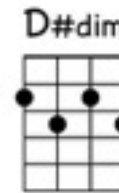

Sittin' on Top of the World - Eight Bar Blues (as sung by Doc Watson)

A
A7
 Was in the spring one sunny day
D
D#dim
 My sweetheart left me...Lord, she went away
A
E7
 And now she's gone and I don't' worry
D7
A
 Lord, I'm sitting on top of the world

A
A7
 She called me up from down in Al Paso
D
D#dim
 She said "Come back, daddy...Ooh, I need you so"
A
E7
 And now she's gone and I don't' worry
D7
A
 Lord, I'm sitting on top of the world

A
A7
 If you don't like my peaches don't you shake my tree
D
D#dim
 Get out of my orchard let my peaches be
A
E7
 And now she's gone and I don't' worry
D7
A
 Lord, I'm sitting on top of the world

A
A7
 And don't you come here runnin' holding out your hand
D
D#dim
 I'm gonna get me a woman like you got your man
A
E7
 And now she's gone and I don't' worry
D7
A
 Lord, I'm sitting on top of the world

A
A7
 Was in the spring one sunny day
D
D#dim
 My sweetheart left me...Lord, she went away
A
E7
 And now she's gone and I don't' worry
D7
A
 Lord, I'm sitting on top of the world