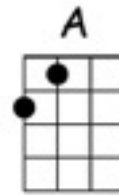

Sittin' on Top of the World - Eight Bar Blues (as sung by Doc Watson)

A
A7
 Was in the spring one sunny day
D
D#dim
 My sweetheart left me...Lord, she went away
A
E7
 And now she's gone and I don't' worry
D7
A
 Lord, I'm sitting on top of the world

A
A7
 She called me up from down in Al Paso
D
D#dim
 She said "Come back, daddy...Ooh, I need you so"
A
E7
 And now she's gone and I don't' worry
D7
A
 Lord, I'm sitting on top of the world

A
A7
 If you don't like my peaches don't you shake my tree
D
D#dim
 Get out of my orchard let my peaches be
A
E7
 And now she's gone and I don't' worry
D7
A
 Lord, I'm sitting on top of the world

A
A7
 And don't you come here runnin' holding out your hand
D
D#dim
 I'm gonna get me a woman like you got your man
A
E7
 And now she's gone and I don't' worry
D7
A
 Lord, I'm sitting on top of the world

A
A7
 Was in the spring one sunny day
D
D#dim
 My sweetheart left me...Lord, she went away
A
E7
 And now she's gone and I don't' worry
D7
A
 Lord, I'm sitting on top of the world