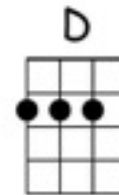

Sittin' on Top of the World - Eight Bar Blues (as sung by Doc Watson)

A
A7
 Was in the spring one sunny day
D
D#dim
 My sweetheart left me...Lord, she went away
A
E7
 And now she's gone and I don't' worry
D7
A
 Lord, I'm sitting on top of the world

A
A7
 She called me up from down in Al Paso
D
D#dim
 She said "Come back, daddy...Ooh, I need you so"
A
E7
 And now she's gone and I don't' worry
D7
A
 Lord, I'm sitting on top of the world

A
A7
 If you don't like my peaches don't you shake my tree
D
D#dim
 Get out of my orchard let my peaches be
A
E7
 And now she's gone and I don't' worry
D7
A
 Lord, I'm sitting on top of the world

A
A7
 And don't you come here runnin' holding out your hand
D
D#dim
 I'm gonna get me a woman like you got your man
A
E7
 And now she's gone and I don't' worry
D7
A
 Lord, I'm sitting on top of the world

A
A7
 Was in the spring one sunny day
D
D#dim
 My sweetheart left me...Lord, she went away
A
E7
 And now she's gone and I don't' worry
D7
A
 Lord, I'm sitting on top of the world