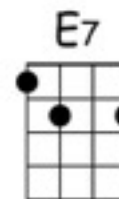

Sittin' on Top of the World - Eight Bar Blues (as sung by Doc Watson)

A
A7
 Was in the spring one sunny day
D
D#dim
 My sweetheart left me...Lord, she went away
A
E7
 And now she's gone and I don't' worry
D7
A
 Lord, I'm sitting on top of the world

A
A7
 She called me up from down in Al Paso
D
D#dim
 She said "Come back, daddy...Ooh, I need you so"
A
E7
 And now she's gone and I don't' worry
D7
A
 Lord, I'm sitting on top of the world

A
A7
 If you don't like my peaches don't you shake my tree
D
D#dim
 Get out of my orchard let my peaches be
A
E7
 And now she's gone and I don't' worry
D7
A
 Lord, I'm sitting on top of the world

A
A7
 And don't you come here runnin' holding out your hand
D
D#dim
 I'm gonna get me a woman like you got your man
A
E7
 And now she's gone and I don't' worry
D7
A
 Lord, I'm sitting on top of the world

A
A7
 Was in the spring one sunny day
D
D#dim
 My sweetheart left me...Lord, she went away
A
E7
 And now she's gone and I don't' worry
D7
A
 Lord, I'm sitting on top of the world