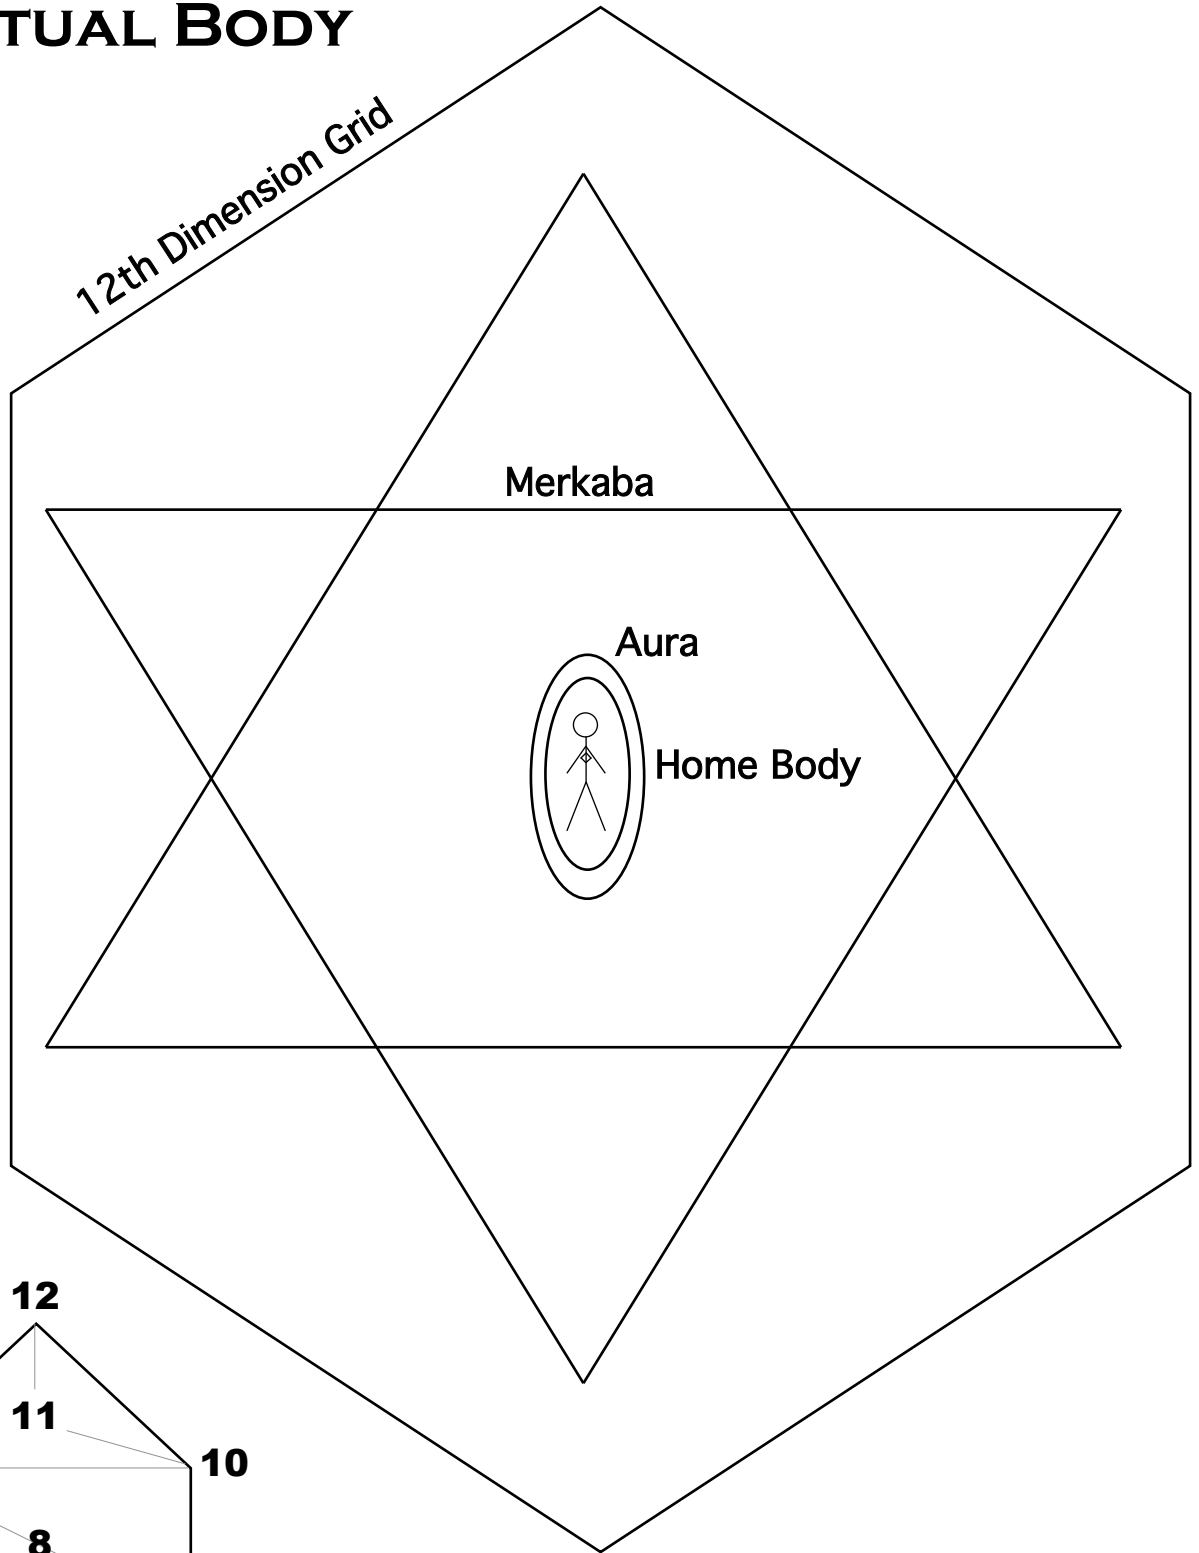

# SPIRITUAL BODY

12th Dimension Grid

The 12th Dimension carries your Divine Blueprint of your perfect self. It is the dimension where incarnation begins. Spirit always resolves down - from the highest down, your aura will resolve down to your "Home Body" of a more Silica based body of the 2nd Sphere.