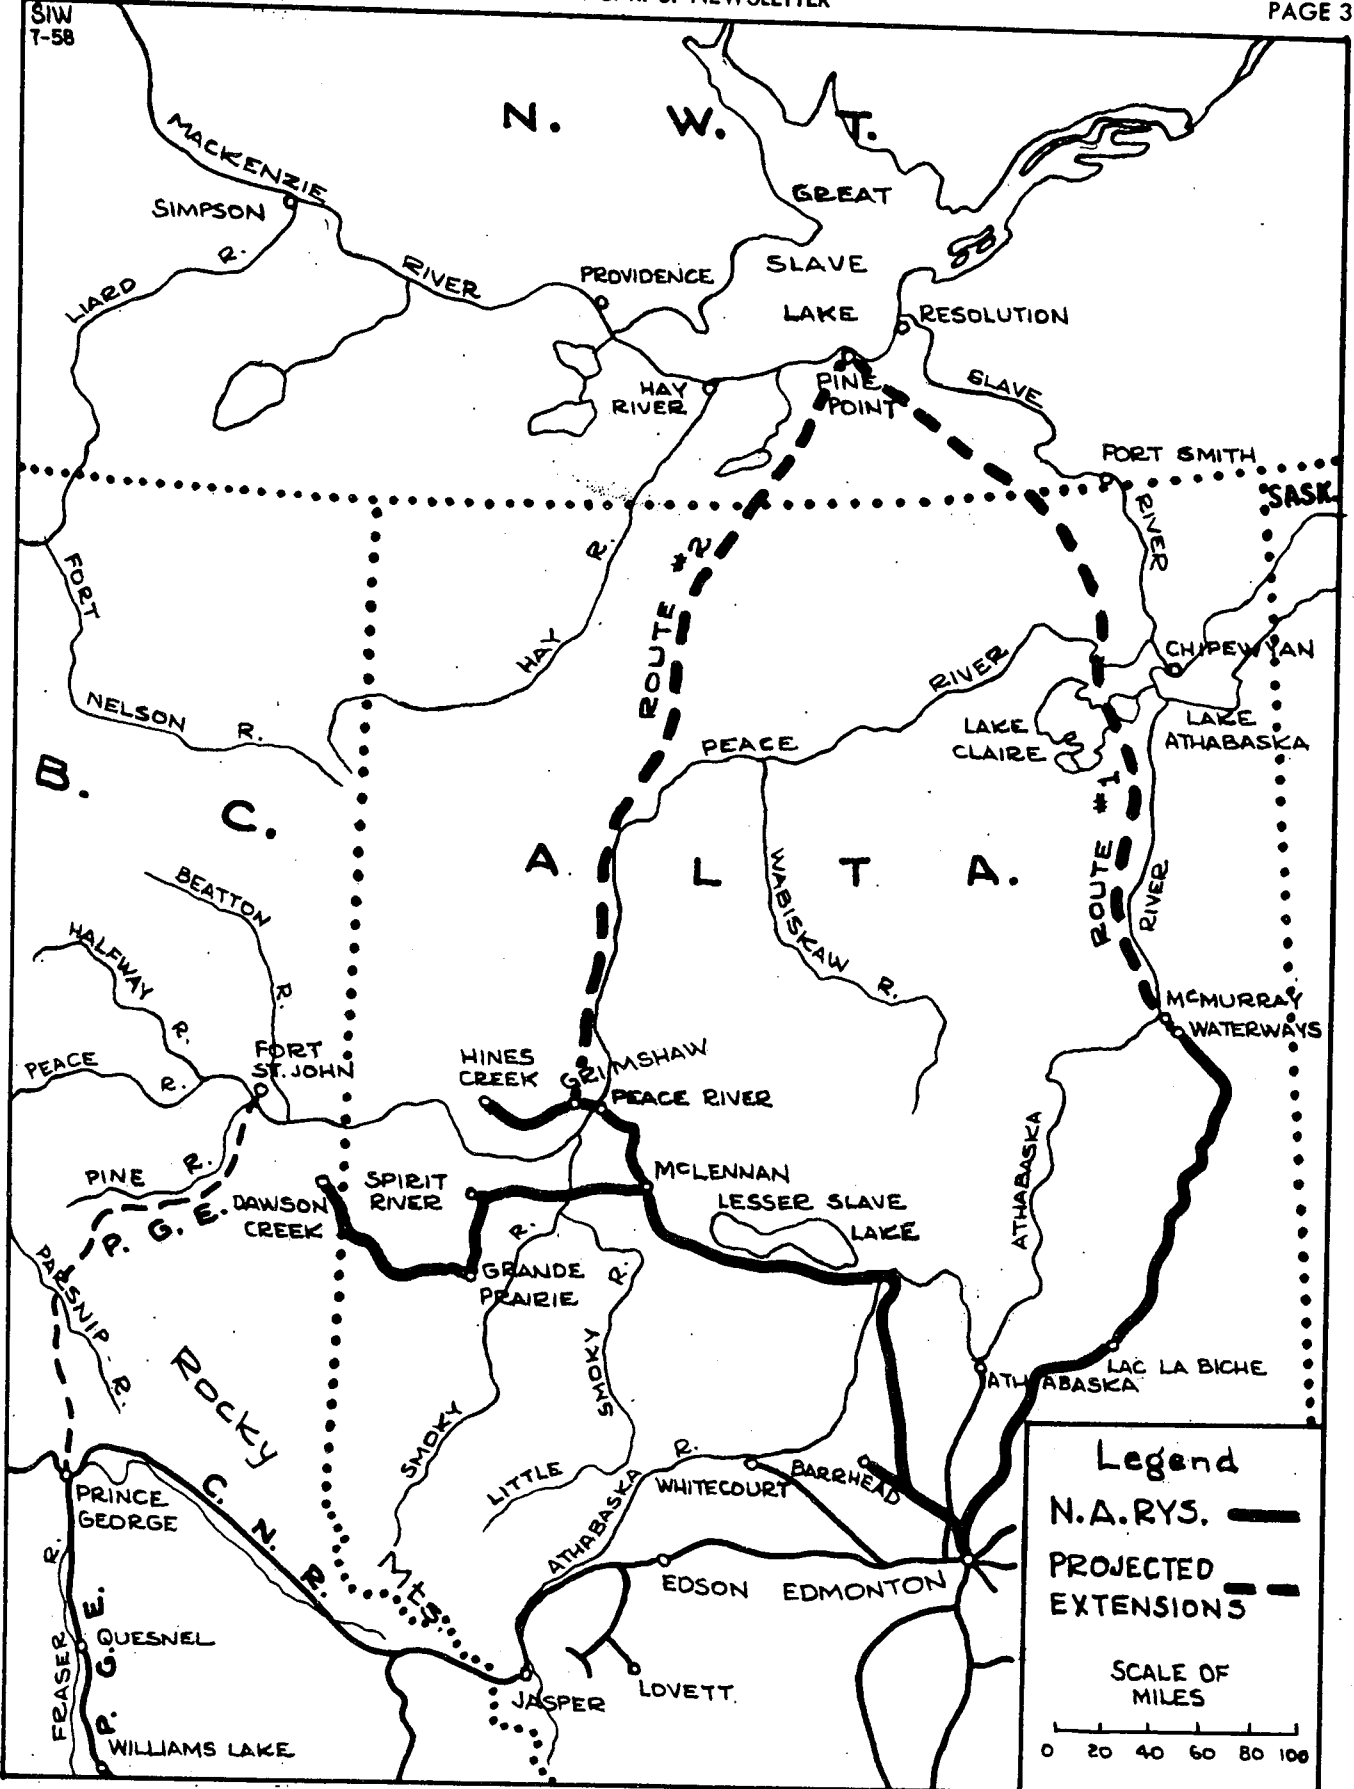

SIW
T-58

Legend

N.A.R.Y.S. ———

PROJECTED EXTENSIONS - - -

SCALE OF MILES

0 20 40 60 80 100