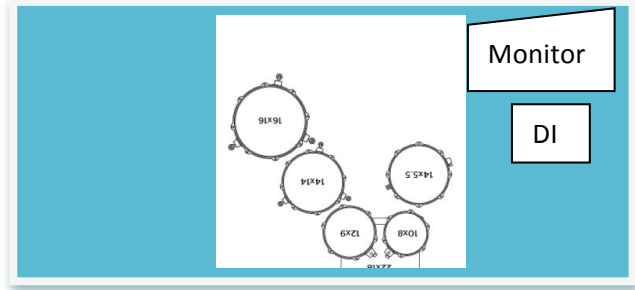

For Love & Country

Martin

Burton

Ryan

Dallas Guitar/Vocal

Teryna Vocal

Lucas Bass / Vocal

Input List

Input	Instrument	Notes	MIC or DI
1	Kick		MIC
2	Snare Top		MIC
3	Tom 1		MIC
4	Tom 2		MIC
5	Tom 3		MIC
6	Tom 4		MIC
7	Hi Hat		MIC
8	Drum Overhead L		MIC
9	Drum Overhead R		MIC
10	Drum Pad		DIRECT BOX
11	Electric Guitar SL (Ryan)		MIC
12	Electric guitar SR (Dallas)		MIC
13	Acoustic Guitar SR (Dallas)		DIRECT BOX
14	OPEN		
15	Bass Guitar		DIRECT BOX
16	Keyboard 1		DIRECT BOX
17	Keyboard 2		DIRECT BOX
18	Pedal Steel		MIC
19	Teryna Vocal	Boom Stand	WIRELESS MIC
20	Lucas Vocal SL	Boom Stand	MIC
21	Dallas Vocal SR	Boom Stand	WIRELESS MIC
22			
23			
24