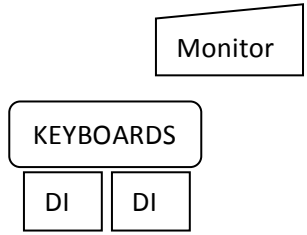

For Love & Country

Martin

Burton

Ryan

Dallas Guitar/Vocal

Teryna Vocal

Lucas Bass / Vocal

Input List

Input	Instrument	Notes	MIC or DI
1	Kick		MIC
2	Snare Top		MIC
3	Tom 1		MIC
4	Tom 2		MIC
5	Tom 3		MIC
6	Tom 4		MIC
7	Hi Hat		MIC
8	Drum Overhead L		MIC
9	Drum Overhead R		MIC
10	Drum Pad		DIRECT BOX
11	Electric Guitar SL (Ryan)		MIC
12	Electric guitar SR (Dallas)		MIC
13	Acoustic Guitar SR (Dallas)		DIRECT BOX
14	OPEN		
15	Bass Guitar		DIRECT BOX
16	Keyboard 1		DIRECT BOX
17	Keyboard 2		DIRECT BOX
18	Pedal Steel		MIC
19	Teryna Vocal	Boom Stand	WIRELESS MIC
20	Lucas Vocal SL	Boom Stand	MIC
21	Dallas Vocal SR	Boom Stand	WIRELESS MIC
22			
23			
24			